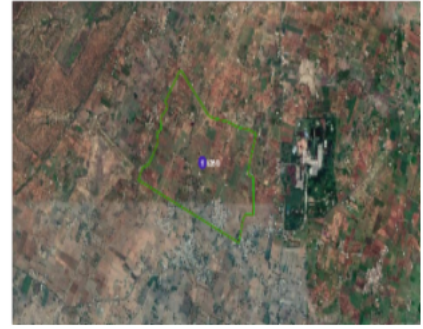

Nazri Naksha

Google Map View