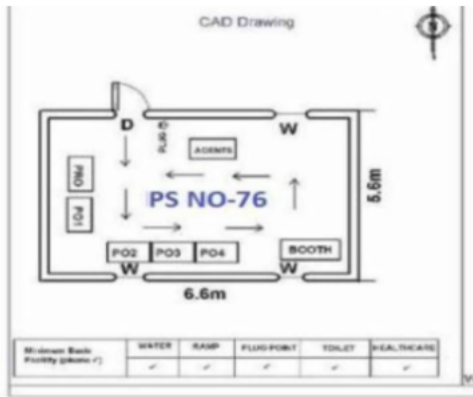

Nazri Naksha

Google Map View

Polling Station Building Front View

Polling Station Front View

Cad View

Key MAP View