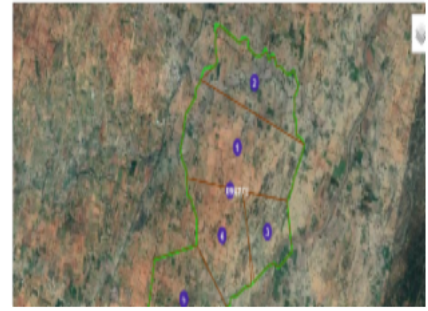

Nazri Naksha

Google Map View