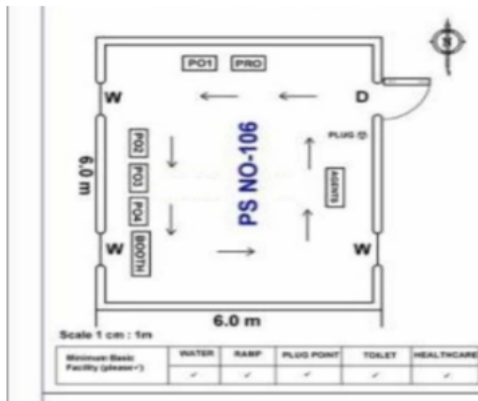

Nazri Naksha

Google Map View

Cad View