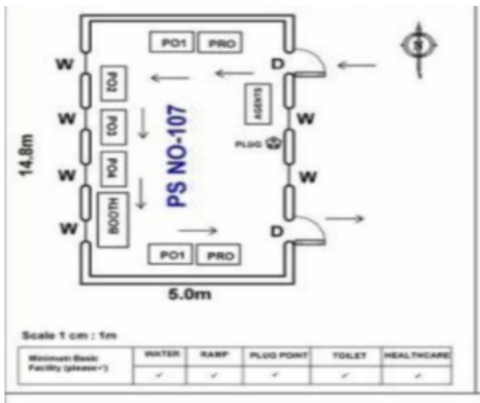

Nazri Naksha

Google Map View

Polling Station Building Front View

Polling Station Front View

Cad View

Key MAP View