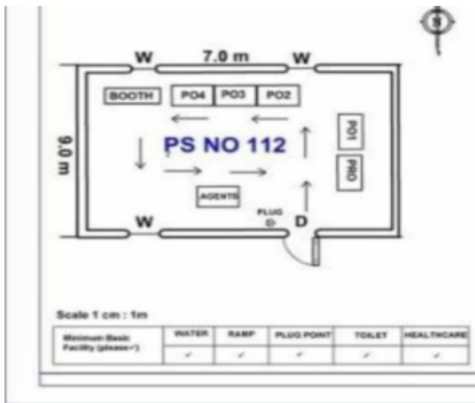

Nazri Naksha

Google Map View

Polling Station Building Front View

Polling Station Front View

Cad View

Key MAP View