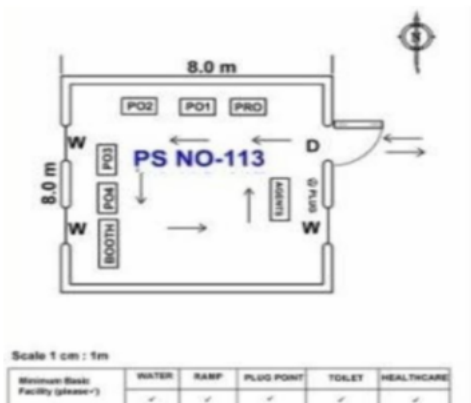

Nazri Naksha

Google Map View

Cad View