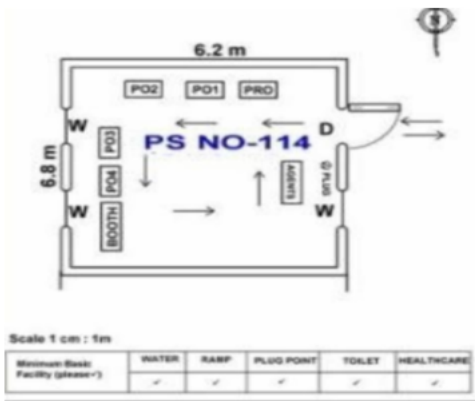

Nazri Naksha

Google Map View

Cad View