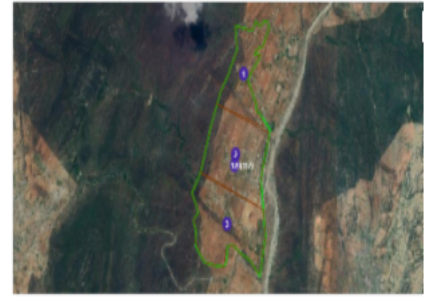

Nazri Naksha

Google Map View