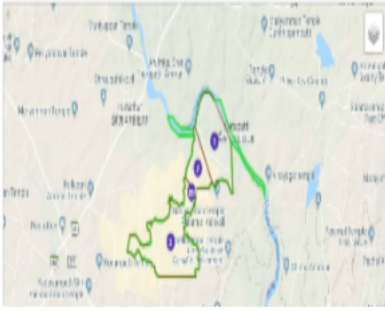

Nazri Naksha

Google Map View