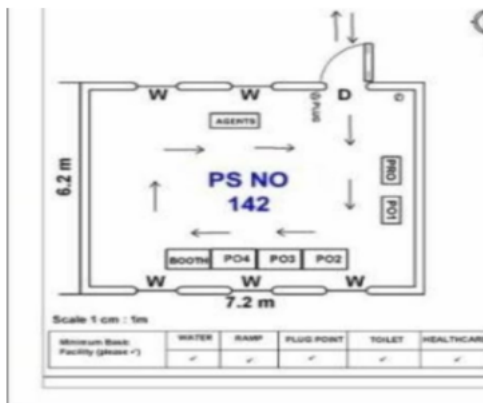

Nazri Naksha

Google Map View

Cad View