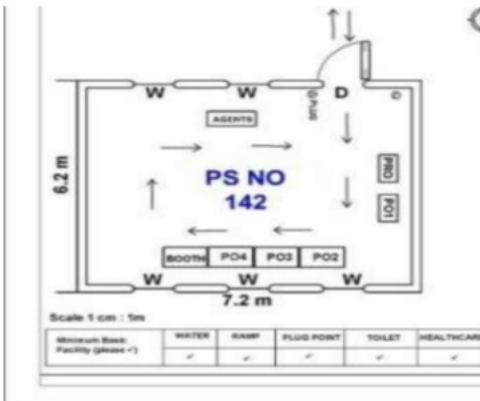

Nazri Naksha

Google Map View

Cad View