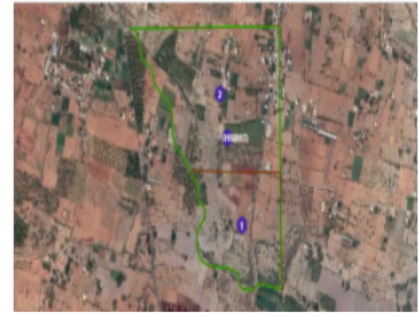

Nazri Naksha

Google Map View