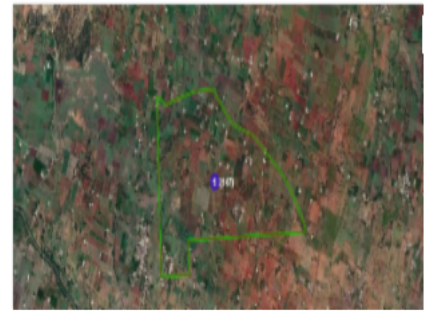

Nazri Naksha

Google Map View