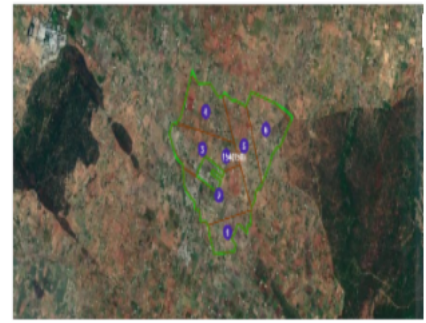

Nazri Naksha

Google Map View