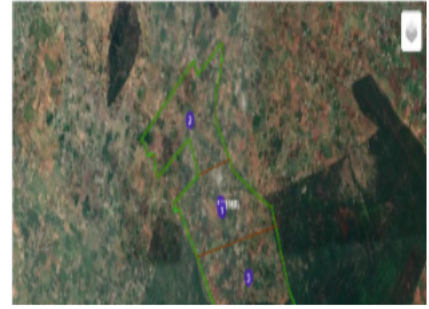

Nazri Naksha

Google Map View