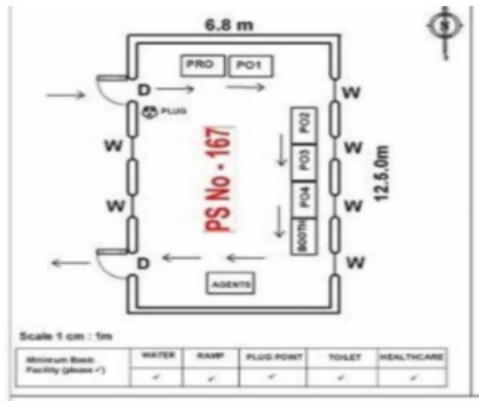

Nazri Naksha

Google Map View

Polling Station Building Front View

Polling Station Front View

Cad View

Key MAP View