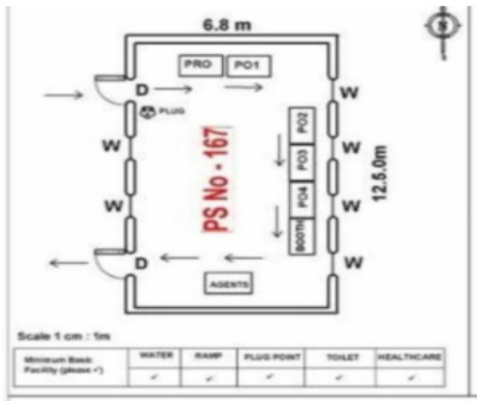

Nazri Naksha

Google Map View

Polling Station Building Front View

Polling Station Front View

Cad View

Key MAP View