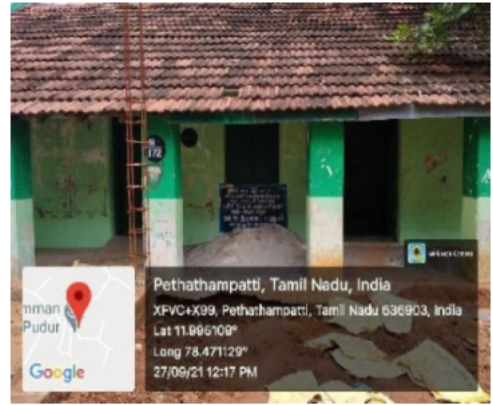

Polling Station Front View