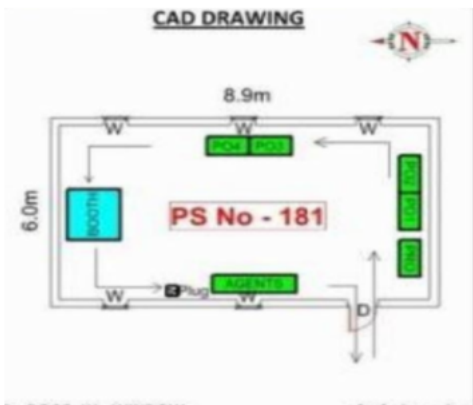

Nazri Naksha

Google Map View

Cad View