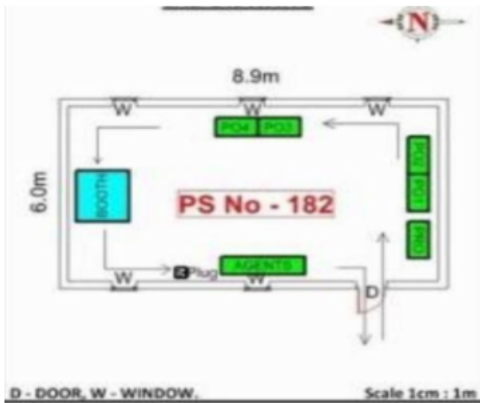

Nazri Naksha

Google Map View

Polling Station Building Front View

Polling Station Front View

Cad View

Key MAP View