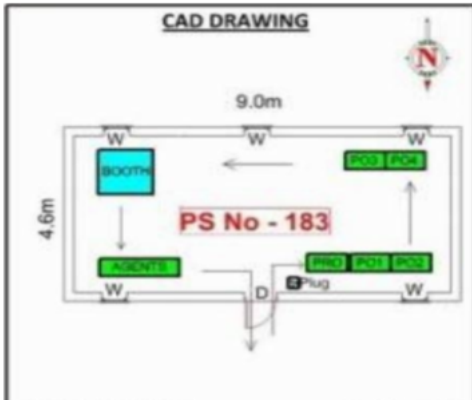

Nazri Naksha

Google Map View

Cad View