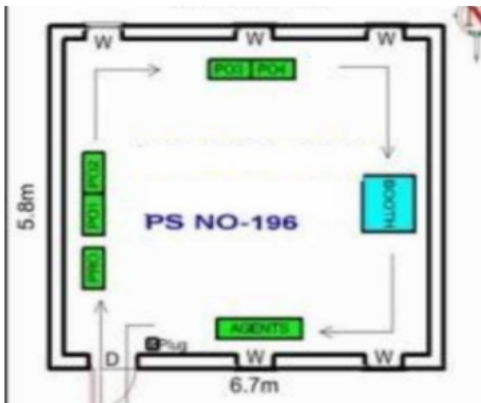

Nazri Naksha

Google Map View

Cad View