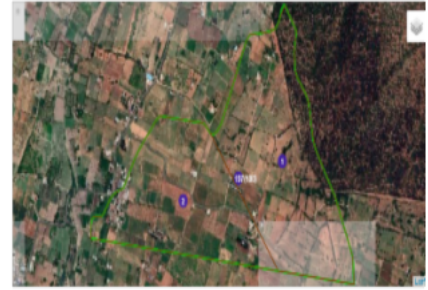

Nazri Naksha

Google Map View