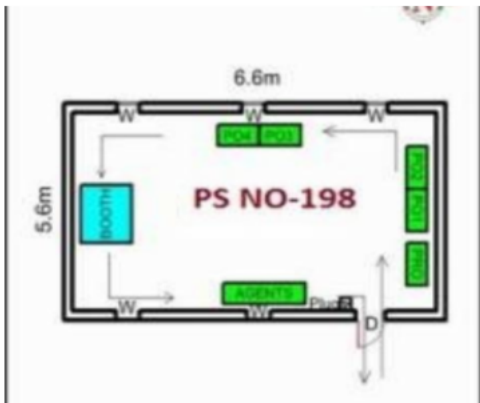

Nazri Naksha

Google Map View

Polling Station Building Front View

Polling Station Front View

Cad View

Key MAP View