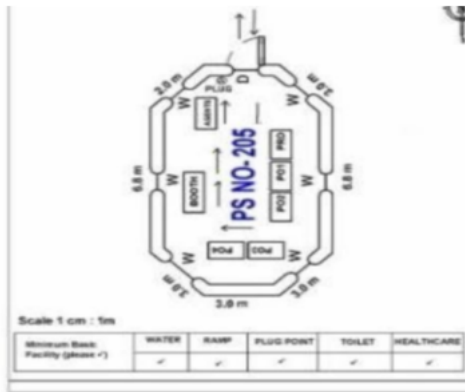

Nazri Naksha

Google Map View

Polling Station Building Front View

Polling Station Front View

Cad View

Key MAP View