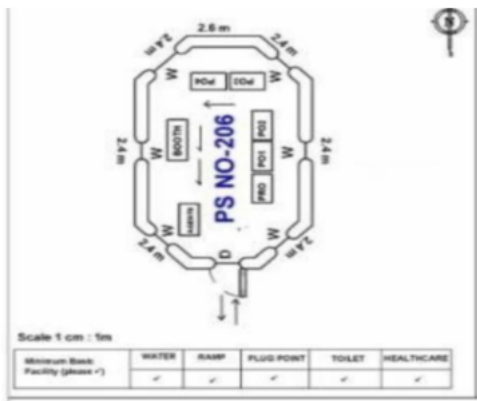

Nazri Naksha

Google Map View

Polling Station Building Front View

Polling Station Front View

Cad View

Key MAP View