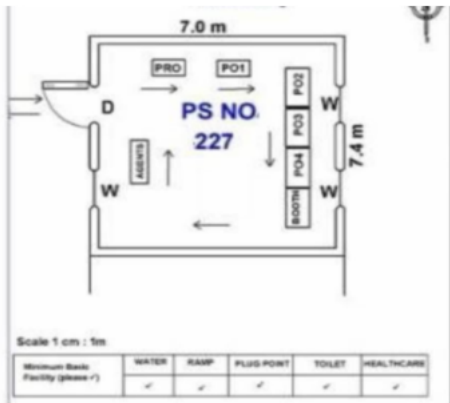

Nazri Naksha

Google Map View

Polling Station Building Front View

Polling Station Front View

Cad View

Key MAP View