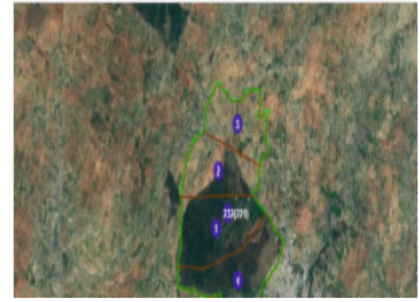

Nazri Naksha

Google Map View