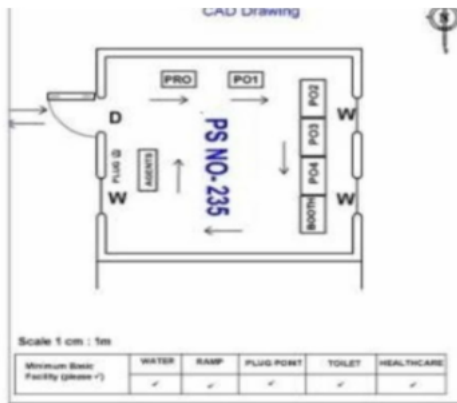

Nazri Naksha

Google Map View

Polling Station Building Front View

Polling Station Front View

Cad View

Key MAP View