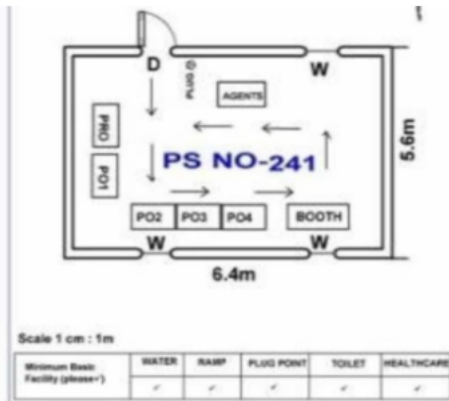

Nazri Naksha

Google Map View

Cad View