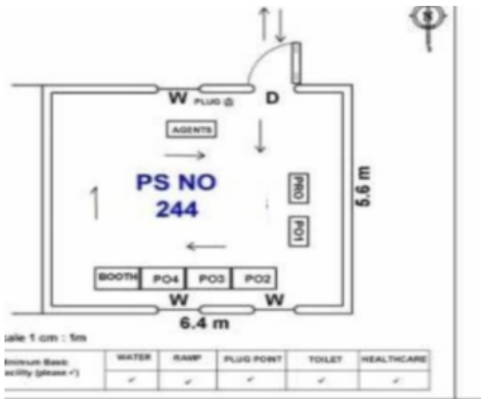

Nazri Naksha

Google Map View

Polling Station Building Front View

Polling Station Front View

Cad View

Key MAP View