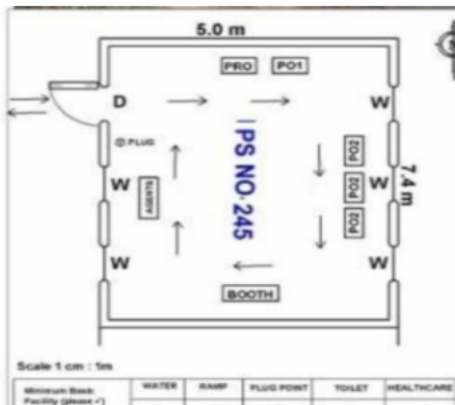

Nazri Naksha

Google Map View

Cad View