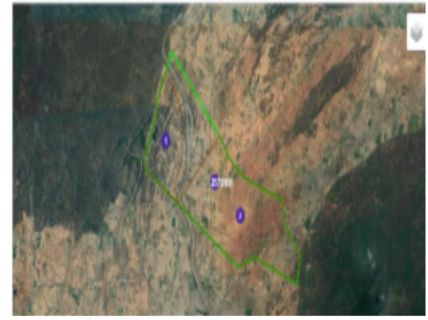

Nazri Naksha

Google Map View