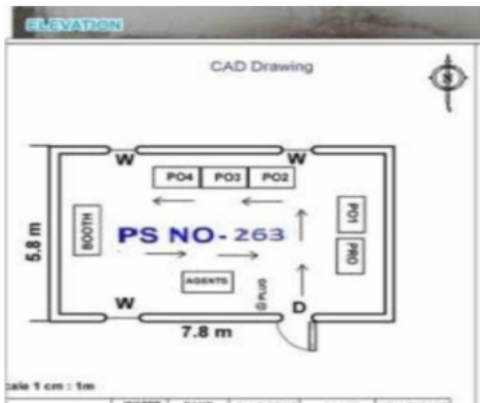

Nazri Naksha

Google Map View

Cad View