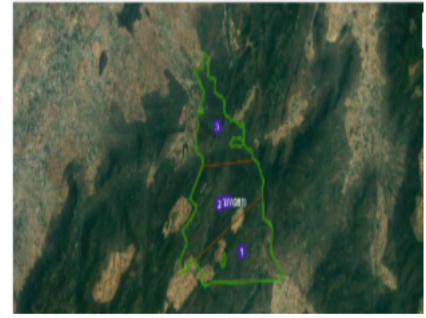

Nazri Naksha

Google Map View