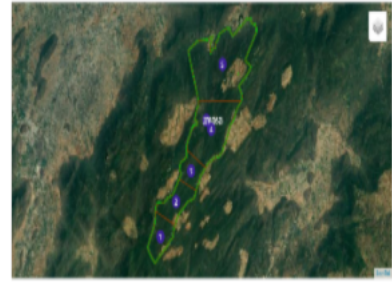

Nazri Naksha

Google Map View