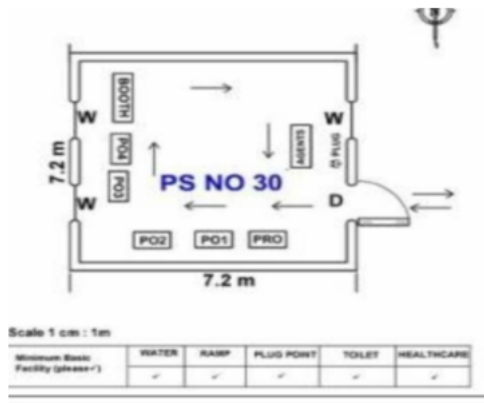

Nazri Naksha

Google Map View

Polling Station Building Front View

Polling Station Front View

Cad View

Key MAP View