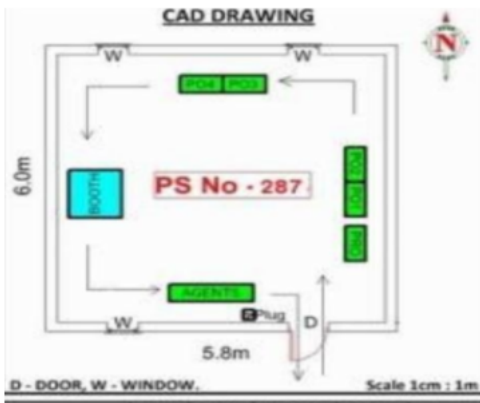

Nazri Naksha

Google Map View

Polling Station Building Front View

Polling Station Front View

Cad View

Key MAP View