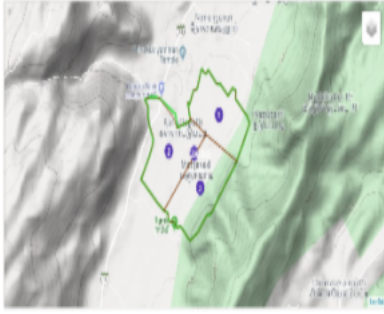

Nazri Naksha

Google Map View