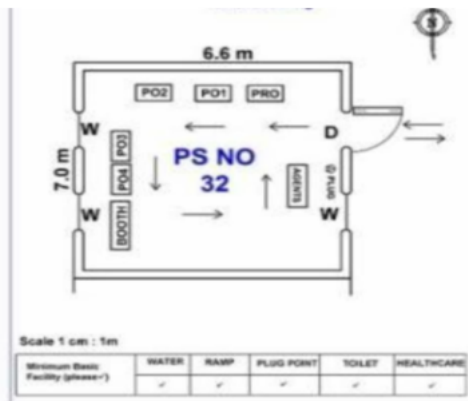

Nazri Naksha

Google Map View

Cad View