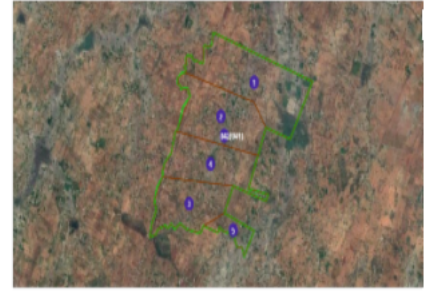

Nazri Naksha

Google Map View