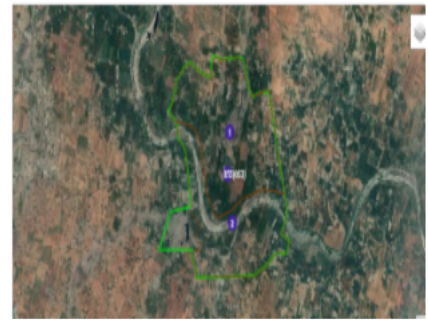

Nazri Naksha

Google Map View