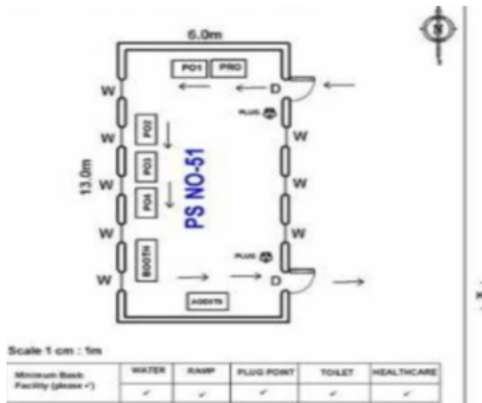

Nazri Naksha

Google Map View

Cad View