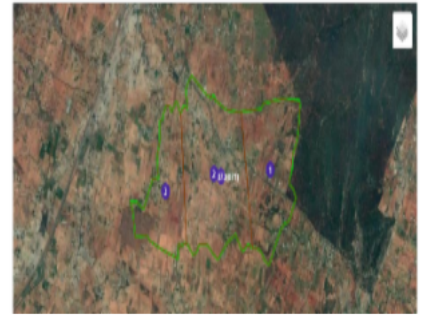

Nazri Naksha

Google Map View