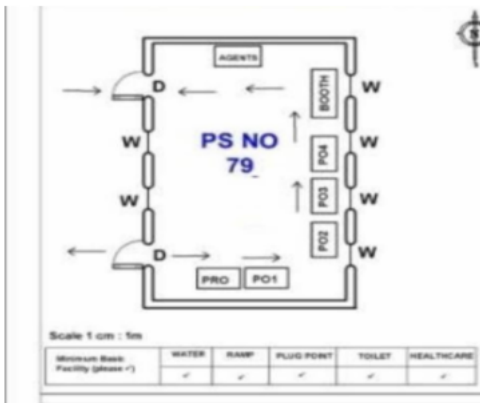

Nazri Naksha

Google Map View

Polling Station Building Front View

Polling Station Front View

Cad View

Key MAP View