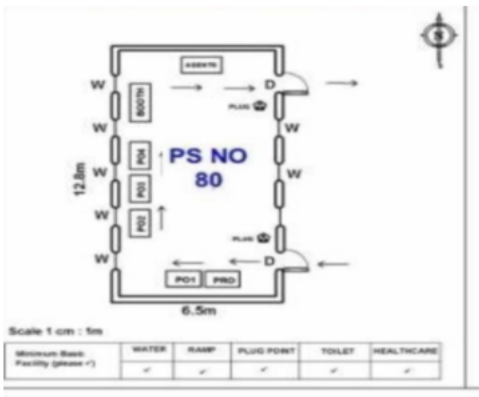

Nazri Naksha

Google Map View

Cad View