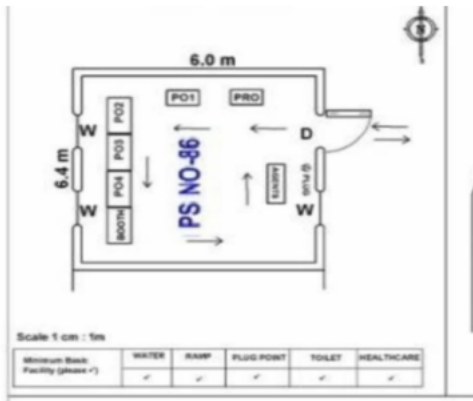

Nazri Naksha

Google Map View

Cad View