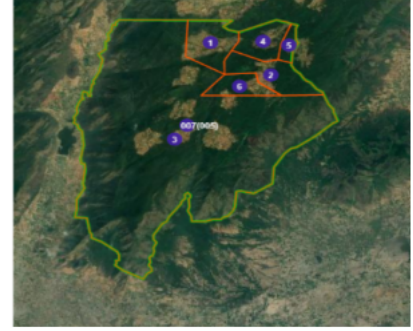

Nazri Naksha

Google Map View