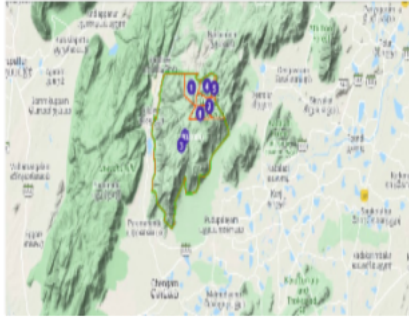

Nazri Naksha

Google Map View