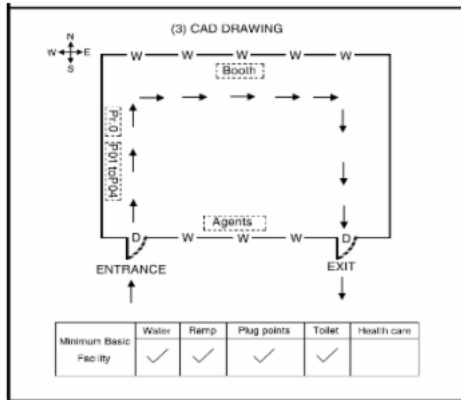

Nazri Naksha

Google Map View

Polling Station Building Front View

Polling Station Front View

Cad View

Key MAP View